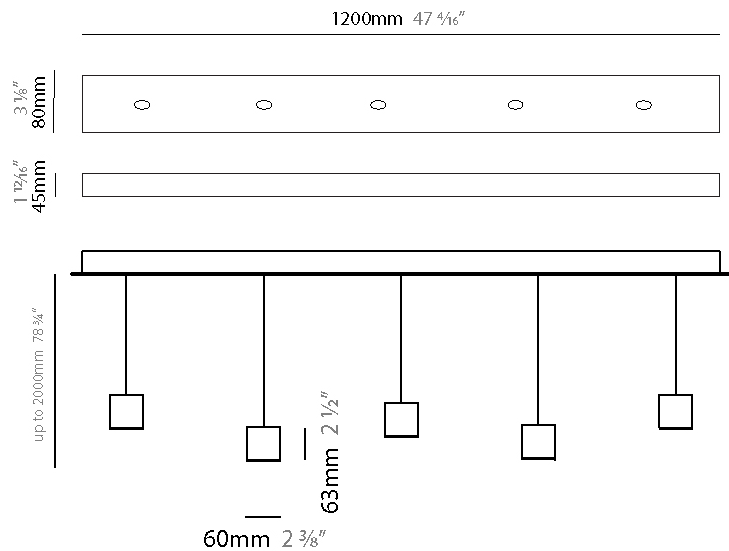

base number _____
Finish Options _____

1. To build a product code in our configurator select the specify button on the base model # product page
2. To build a manual product code on this datasheet choose from the options listed below in blue font and add the suffix to the base model #

GENERAL

Series: Match
Subseries: Match 5 Light
Brand: Quasar
Division: Design
Mounting Type: Suspension
Mounting Location: Ceiling
Subcategory: Pendant

PHYSICAL

Shape: Rectangle
Length (mm): 1200
Length (in): 47 3/4
Width (mm): 80
Width (in): 3 1/8
Height (mm): 63
Height (in): 2 1/2
Max. Overall Height (mm): 2063
Max. Overall Height (in): 81 1/4
Light Distribution: Downlight
Weight (kg): 4
Weight (lbs): 8.82
Diffuser: Acrylic - See Finish Options
Fixture Finish: RED / ORG / YEL / GRN / LBL / TRA
Fixture Material: Aluminum
Cable Details: 2000mm Cable

ELECTRICAL

Lamp Type: LED
Input Wattage (W): 20
Total Output Wattage (W): 15.5
Dimming: Phase Dimming (120Vac Only)
Driver Included: Yes
Driver Location: Integrated
Driver Type: Constant Current - Universal
Driver Class: Class 2
Input Voltage (V): 120 - 277
Constant Current (MA): 350
Upon Request: (Not included - see components) Integral: Phase dimming @120Vac only

LED

Number of LEDs: 5
Color Temperature (°K): 2700
Max. Delivered Lumen (lm): 1375
CRI: >90 CRI
Lamp Life (hrs): 50000

OPTICAL

RATINGS AND CERTIFICATIONS

Certified By: Certified for North American Standards
IP rating: IP20