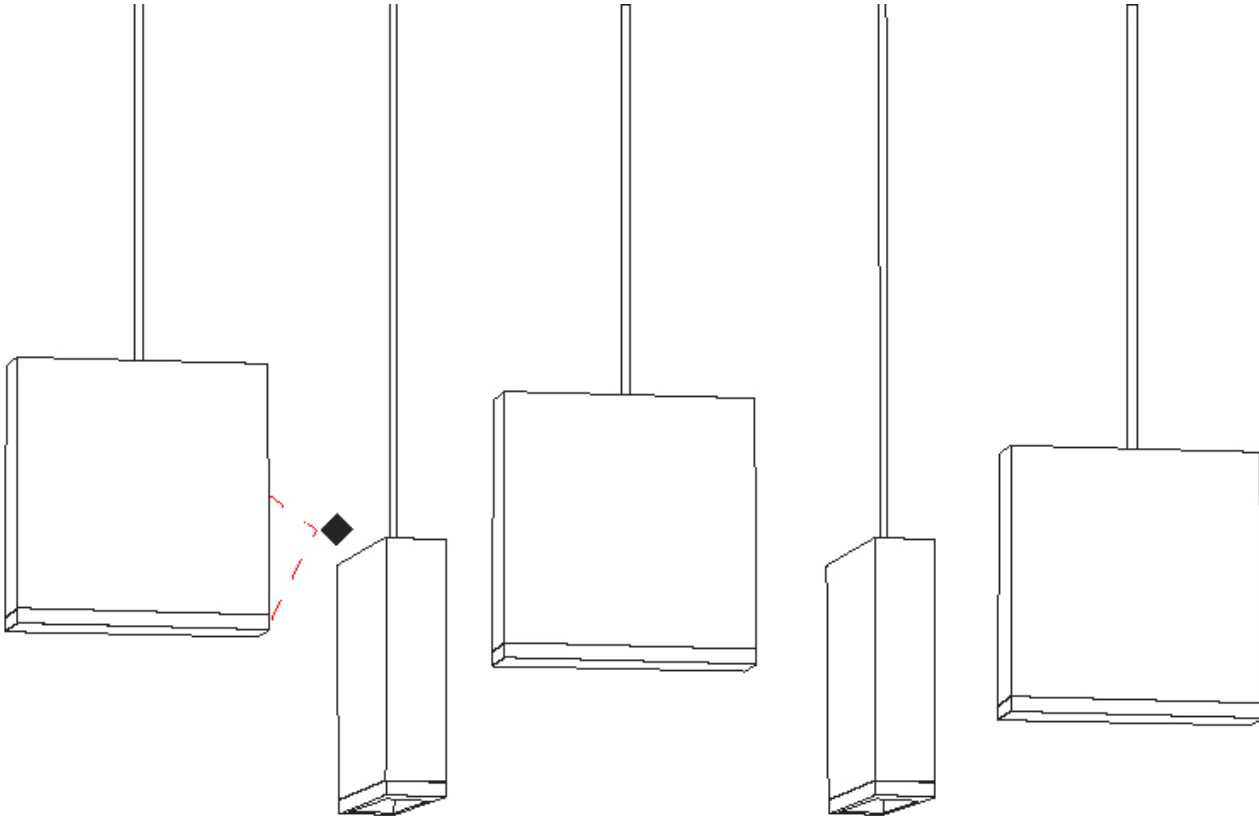

MATCH 5 LIGHT SUSPENSION

D101471-

PROJECT	_____
TYPE	_____
SPECIFIER	_____
QUANTITY	_____
DATE	_____

D