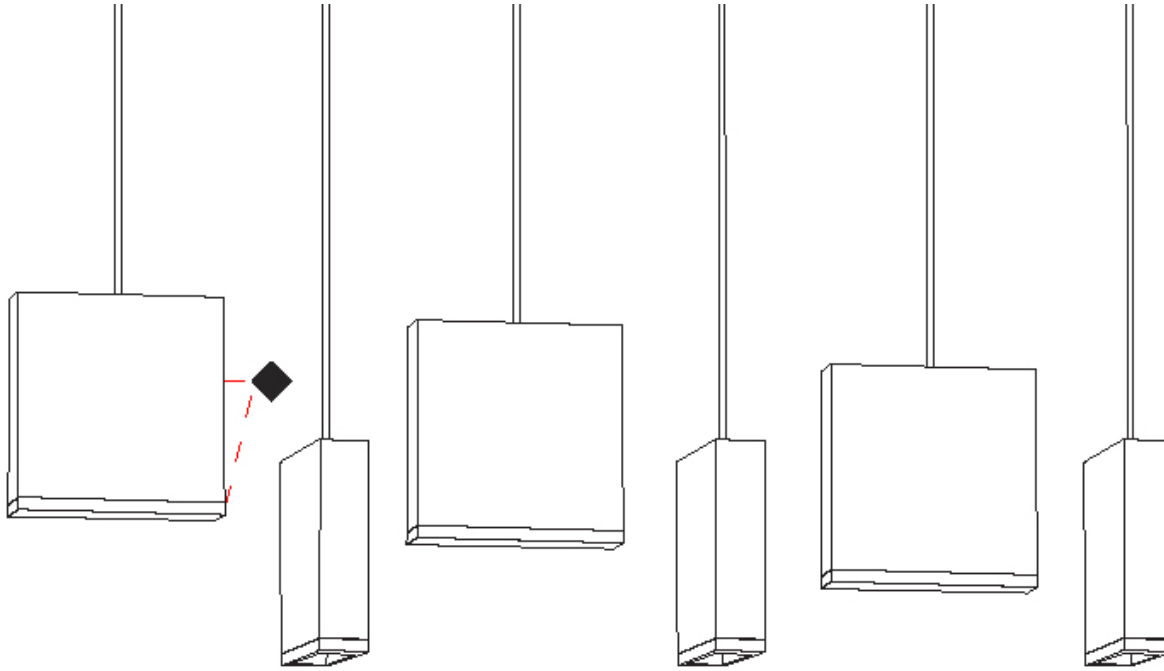

MATCH 6 LIGHT SUSPENSION

D101472-

PROJECT

TYPE

SPECIFIER

QUANTITY

DATE

D