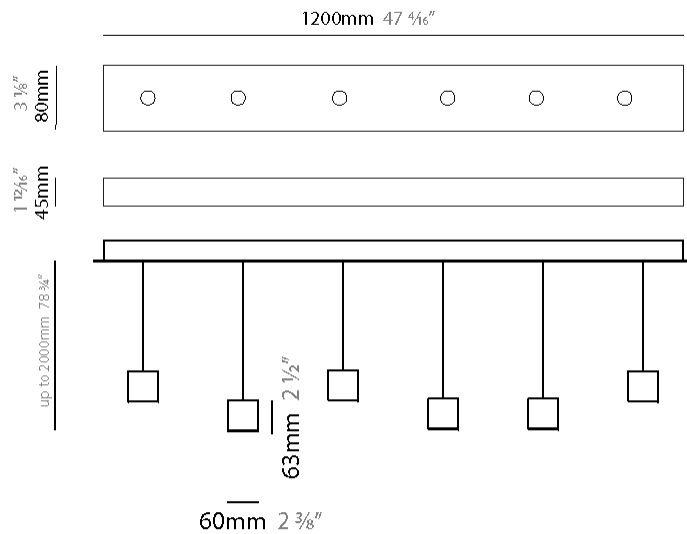

base number _____
Finish
Options _____

1. To build a product code in our configurator select the specify button on the base model # product page
2. To build a manual product code on this datasheet choose from the options listed below in blue font and add the suffix to the base model #

GENERAL

Series: Match
Subseries: Match 6 Light
Brand: Quasar
Division: Design
Mounting Type: Suspension
Mounting Location: Ceiling
Subcategory: Pendant

PHYSICAL

Shape: Rectangle
Length (mm): 1200
Length (in): 47 1/4
Width (mm): 80
Width (in): 3 1/8
Height (mm): 63
Height (in): 2 1/2
Max. Overall Height (mm): 2063
Max. Overall Height (in): 81 1/4
Light Distribution: Downlight
Weight (kg): 4
Weight (lbs): 8.82
Diffuser: Acrylic - See Finish Options
Fixture Finish: RED / ORG / YEL / GRN / LBL / TRA
Fixture Material: Aluminum
Cable Details: 2000mm Cable

ELECTRICAL

Lamp Type: LED
Input Wattage (W): 24
Total Output Wattage (W): 18.6
Dimming: Phase Dimming (120Vac Only)
Driver Included: Yes
Driver Location: Integrated
Driver Type: Constant Current - Universal
Driver Class: Class 2
Input Voltage (V): 120 - 277
Constant Current (MA): 350
Upon Request: (Not included - see components) Integral: Phase dimming @120Vac only

LED

Number of LEDs: 6
Color Temperature (°K): 2700
Max. Delivered Lumen (lm): 1650
CRI: >90 CRI
Lamp Life (hrs): 50000

OPTICAL

RATINGS AND CERTIFICATIONS

Certified By: Certified for North American Standards
IP rating: IP20